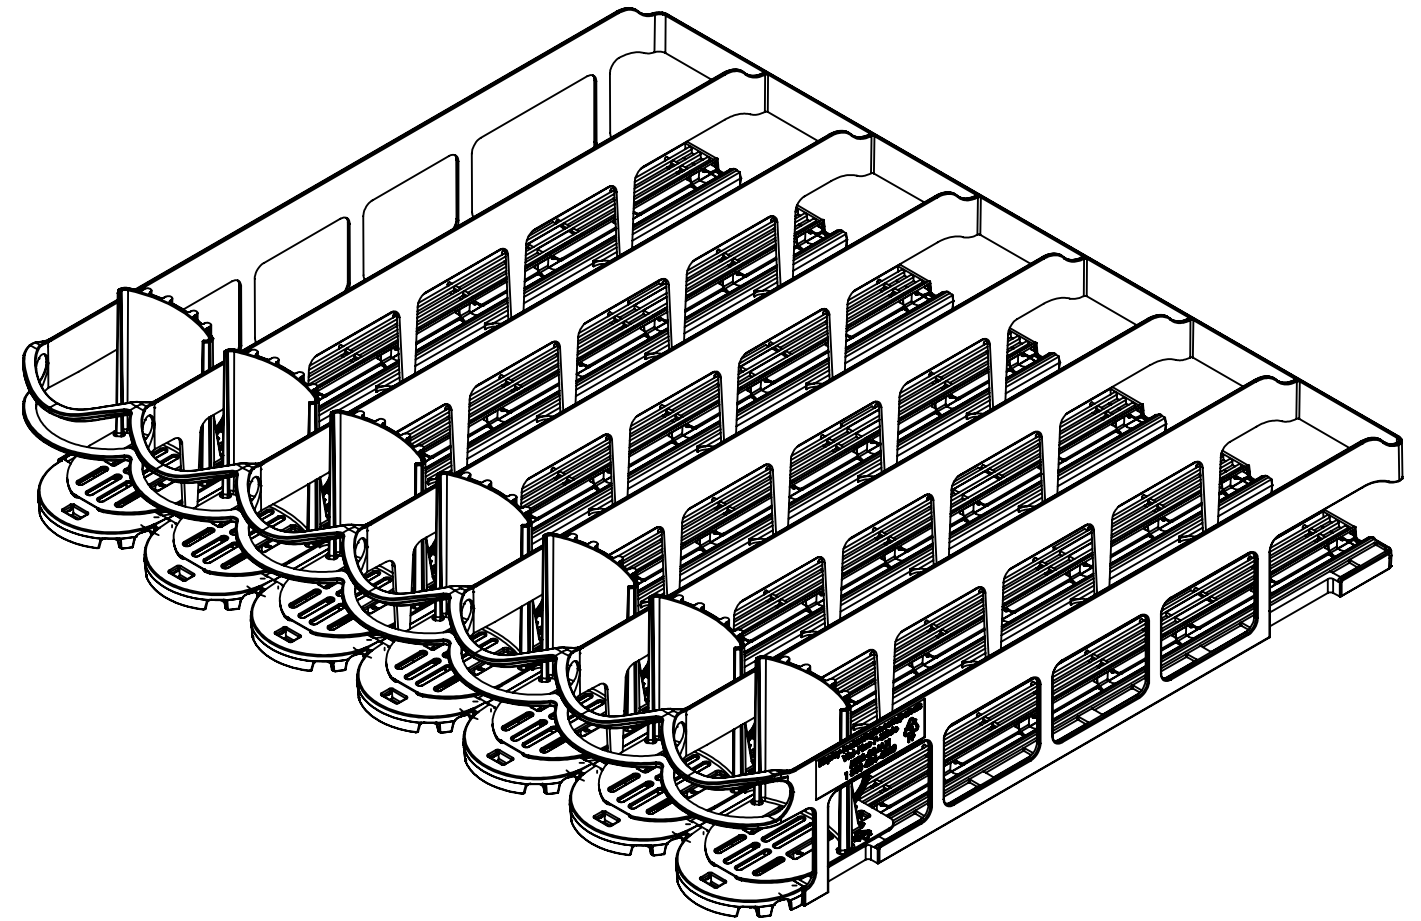

Display Technologies® Cooler-Plus, 12-20oz, 7 facings wide, 6 deep, spring loaded pusher, 6/ctn

% "\$\* [(), "+]  
@JbY'8YdH

& ", ) [+&"(]  
@JbY'K ]Xh

& ", ' [+%, ] 'F]b[ '<h

&\$"\*' ] &' "- ] 'Cj yfU''K ]Xh