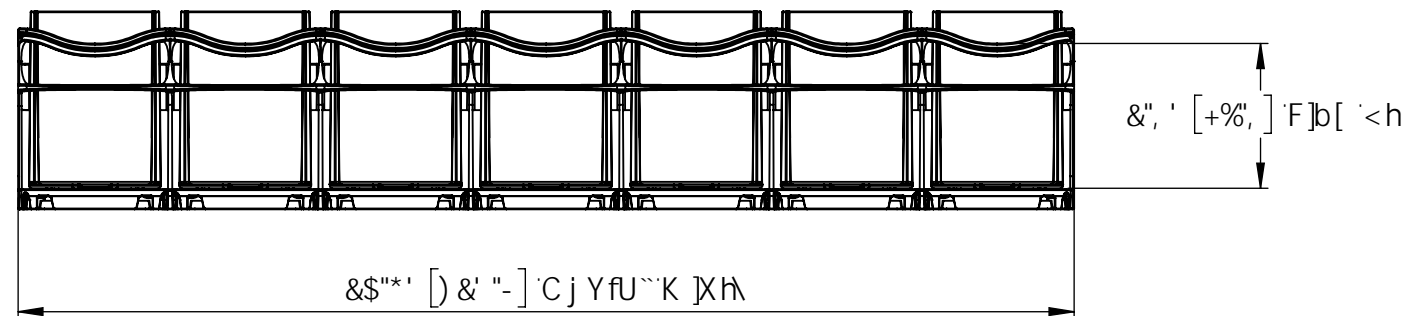

Display Technologies® Cooler-Plus, 12-20oz, 7 facings wide, 6 deep, spring loaded pusher, 6/ctn

% "\$\* [(), "+]  
@JbY'8YdH

& ", ) [+&"(]  
@JbY'K ]Xh

& ", ' [+%, ] 'F]b[ '<h

&\$"\*' ] &' "- ] 'Cj yfU''K ]Xh