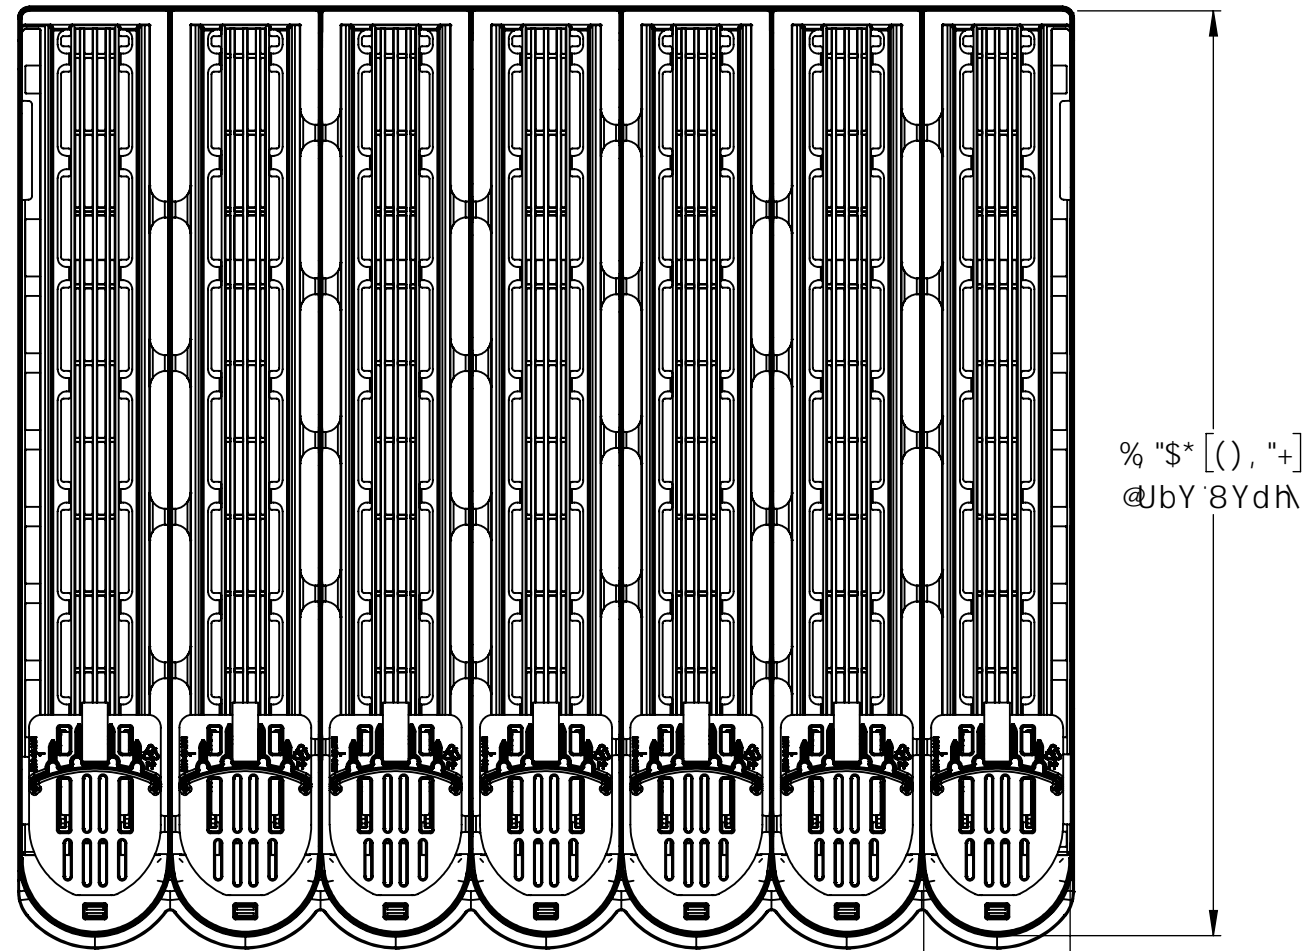

Display Technologies® Cooler-Plus, 12-20oz, 7 facings wide, 6 deep, spring loaded pusher, 6/ctn

% "\$\* [(), "+]  
@JbY'8YdH

& ", ) [+&"(]  
@JbY'K ]Xh

& ", ' [+%, ] 'F]b[ '<h

&\$"\*' ] &' "- ] 'Cj yfU''K ]Xh