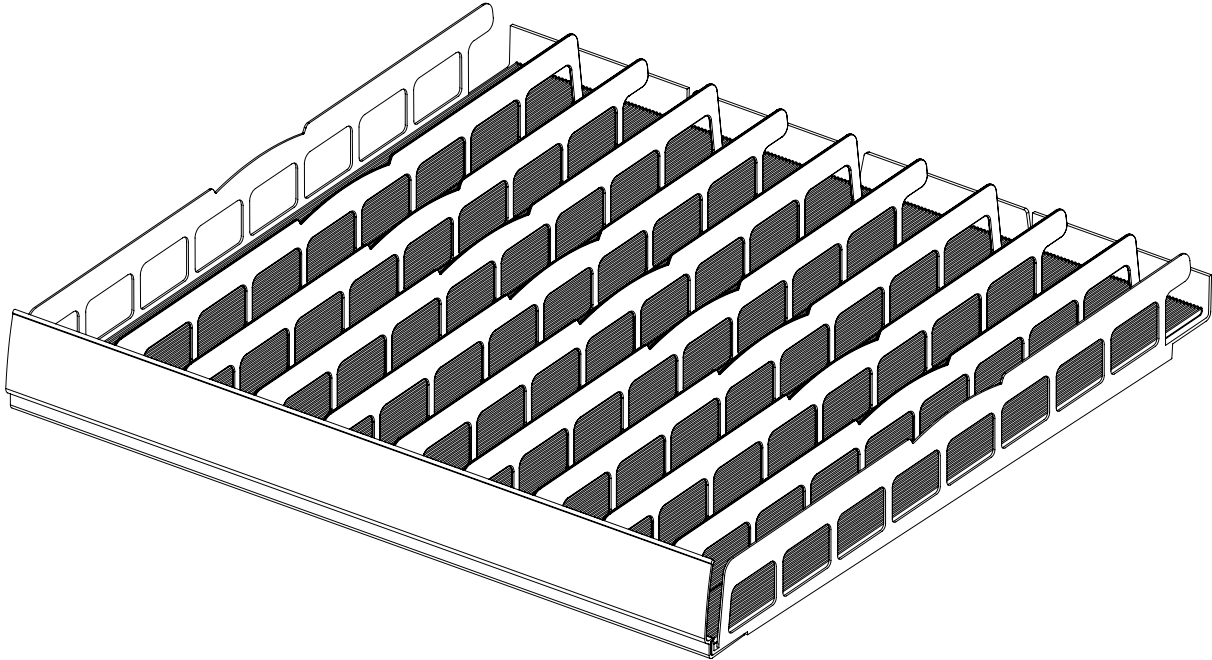

Technical Specifications

Product Specification			
Ice-Glide Cold Vault			
Shelf Configurations	Product Outside Dimensions (W x D)	Product Inside Dimensions (W x D)	Height Dimensions (H)
Standard Cold-Vault Shelves (28.75" W x 27" D)	28.97"* x 28.5"* (73.58*cm x 72.40**cm)	28.59" x 27.74" (72.6cm x 70.46cm)	3.72" (9.46cm)
Extended Cold-Vault Shelves (28.75" W x 36" D)	28.97" x 35.87" (73.58cm x 91.11cm)	28.59" x 35.11" (72.6cm x 89.18cm)	4.30" (10.92cm)
Multi-Pack Ice-Glide Cold Vault			
Shelf Configurations	Product Outside Dimensions (W x D)	Product Inside Dimensions (W x D)	Height Dimensions (H)
Standard Cold-Vault Shelves (28.75" W x 27" D)	28.97"* x 28.4"* (73.58*cm x 72.10**cm)	28.5" x 27.74" (72.4cm x 70.46cm)	3.70" (9.40cm)
Extended Cold-Vault Shelves (28.75" W x 36" D)	28.97" x 35.77" (73.58cm x 90.86cm)	28.5" x 35.11" (72.4cm x 89.18cm)	3.86" (98.04cm)
* Width Options	29.36" / 26.5" / 24.5" / 22.5" (74.57cm / 67.31cm / 62.23cm / 57.15cm)		
** Depth Options	26" / 24" / 22" / 20" (66.04cm / 60.96cm / 50.80cm)		
Custom sizes available upon request — contact a Display Technologies representative for additional information.			
Ice-Glide is an entirely customizable system; components are sold individually to tailor orders to meet your needs effectively.			
Notes: 28.97(73.58) is to the very outside of the floor which extends beyond the uprights but fits between them front to back. The dimension to the furthest outside of dividers is 28.75"(73.03)			

To learn more about **Ice-Glide**, visit display-technologies.com